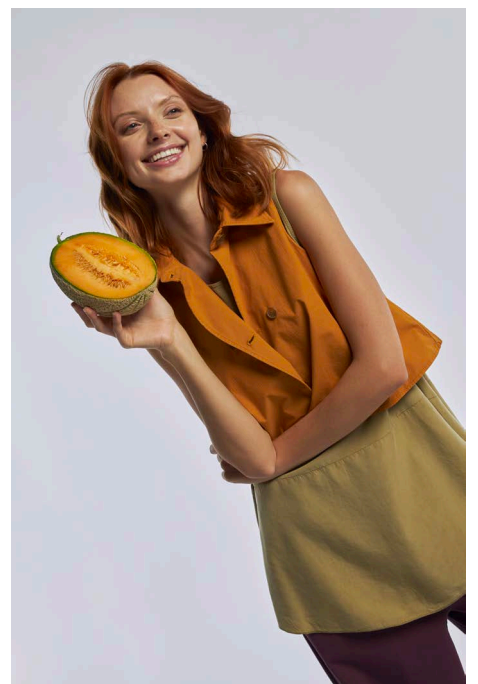

TreBarraBi®
Back to Basic
MADE IN ITALY
Spring Summer 2026

BLOSSOM BLAZER - ART. DELIN COL. BLUE
MIRTO KNITWEAR - ART. RIPA COL. LIPGLOSS
PILEA PANTS - ART. POLLY COL. LIPGLOSS

CUMINO SHIRT - ART. POP COL. WHITE